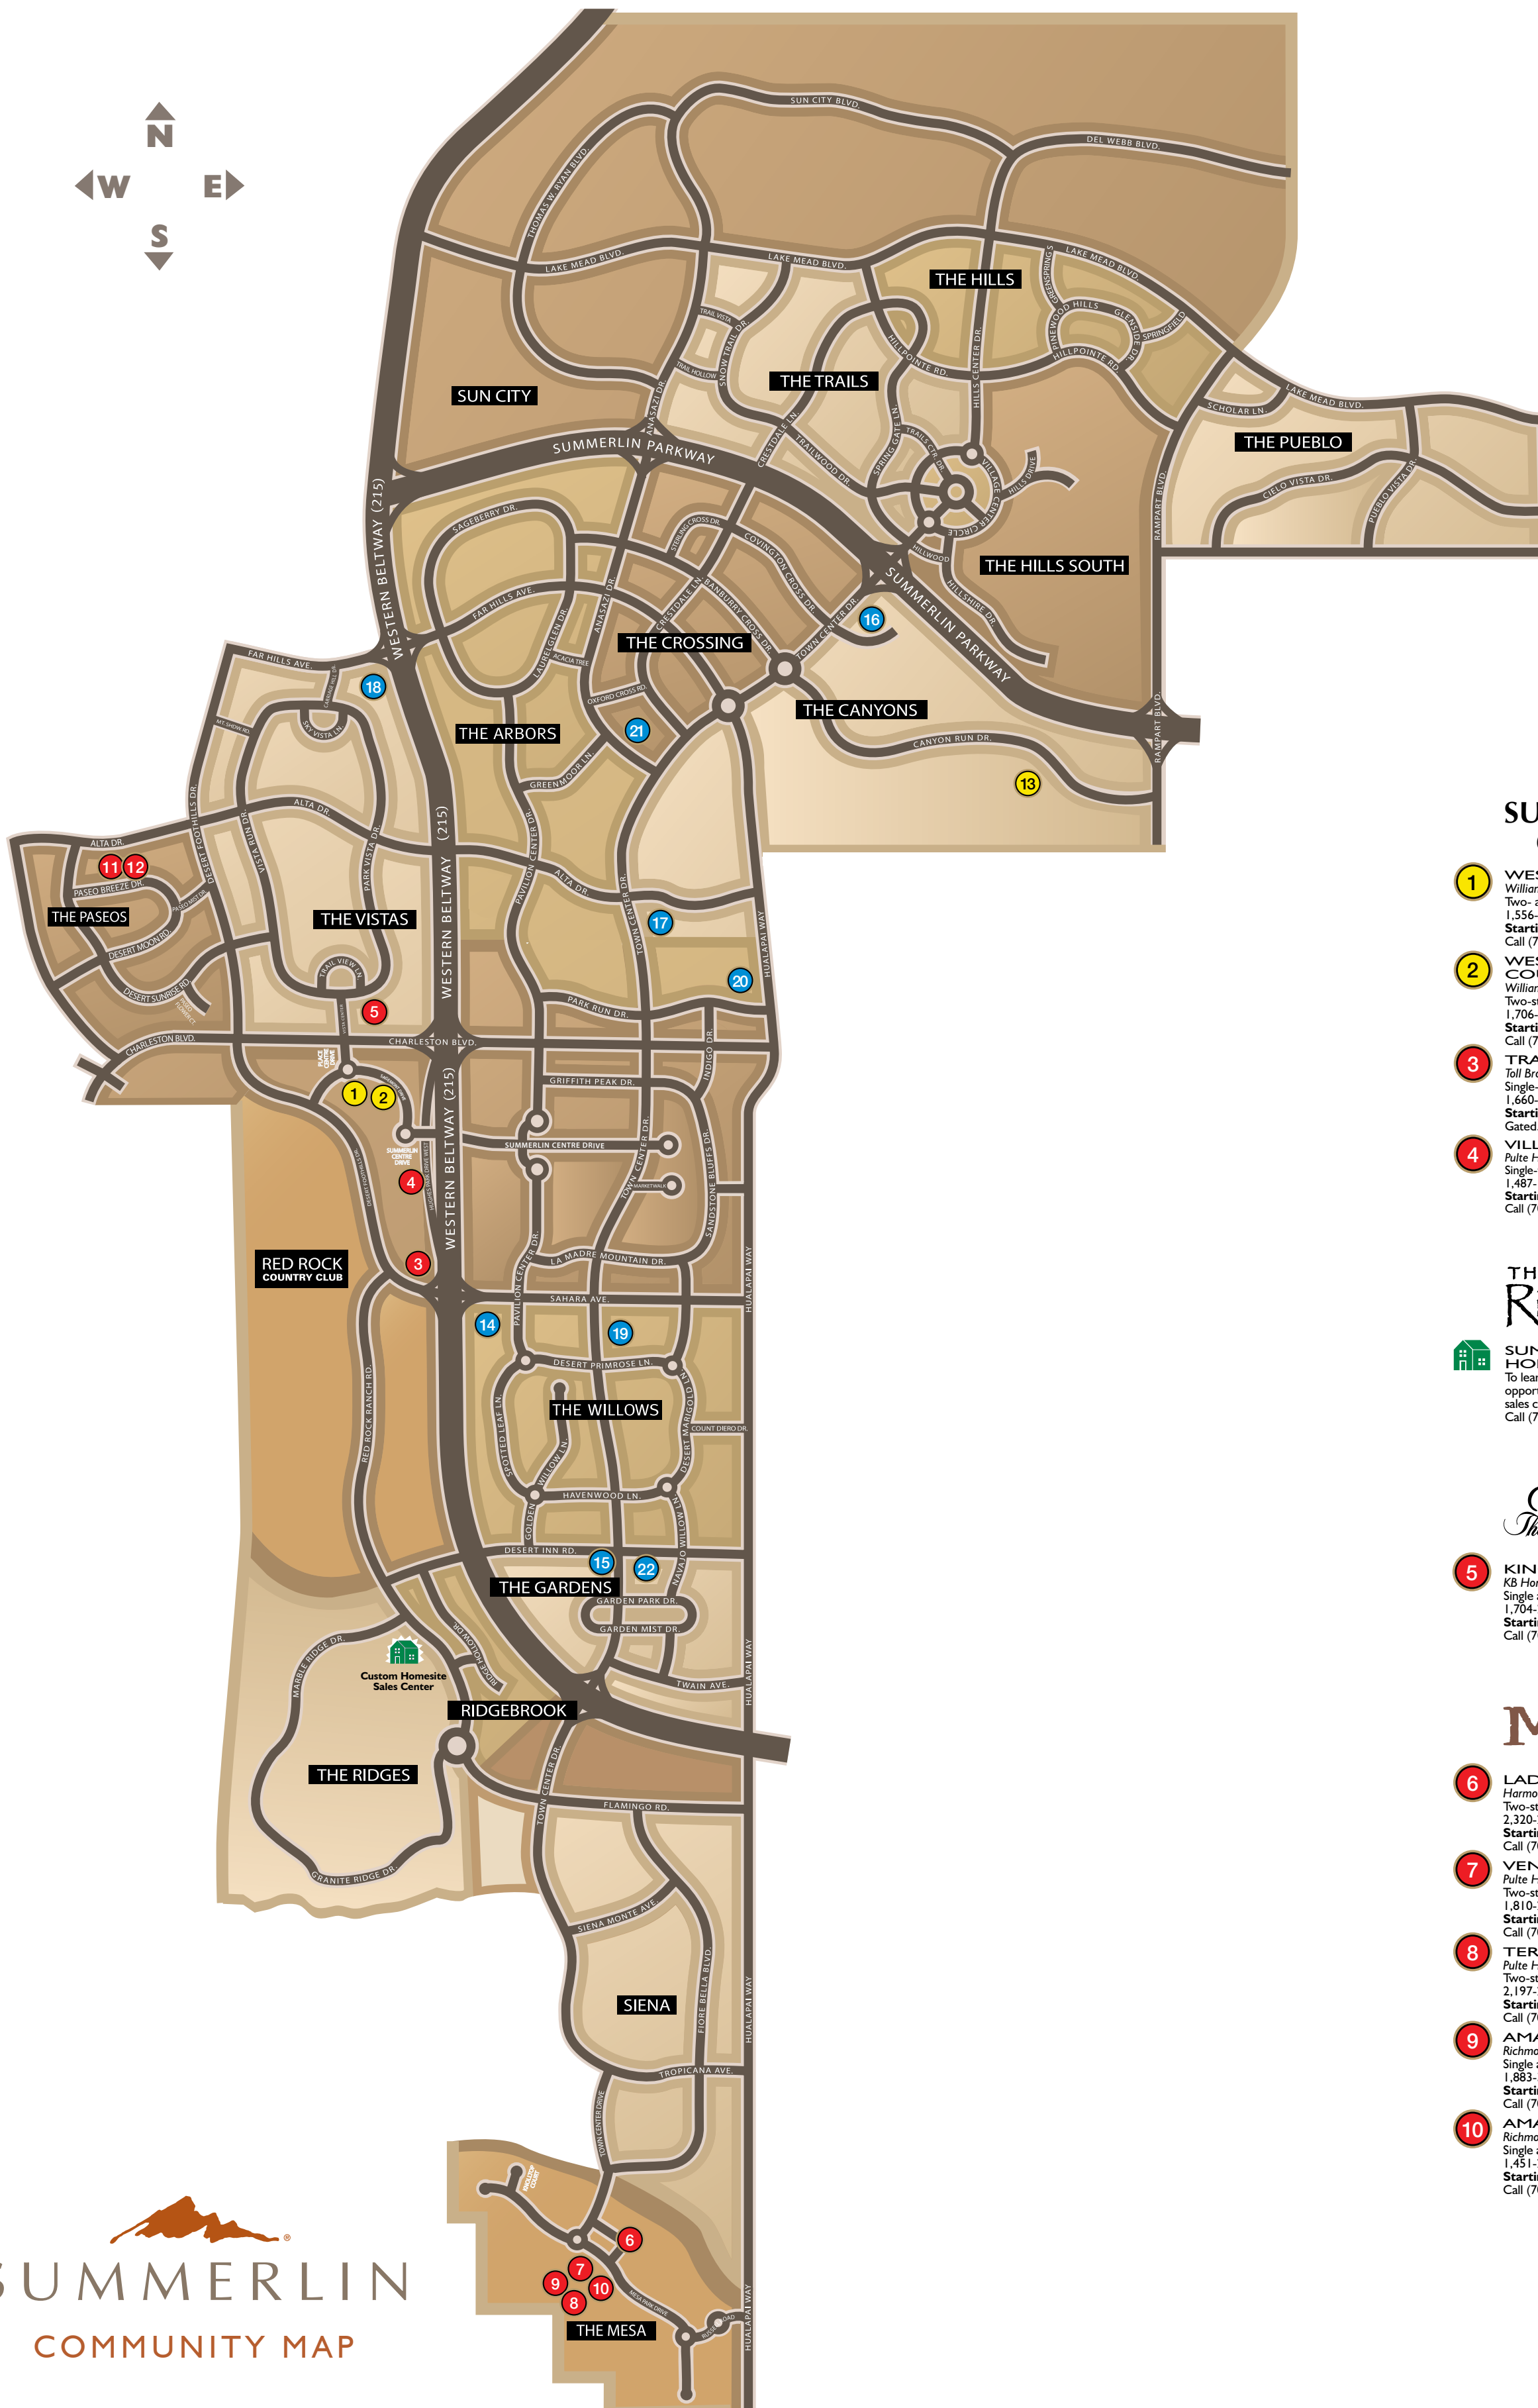

- HOMES
- CONDOS/TOWNHOMES
- APARTMENTS

CUSTOM HOMESITE SALES CENTER

SUMMERLIN CENTRE

- 1 **WEST PARK VILLAS**
William Lyon Homes
Two- and three-story townhomes from 1,556-2,048 sq. ft.
Starting from the mid \$100's
Call (702) 233-6433
- 2 **WEST PARK COURTYARDS**
William Lyon Homes
Two-story townhomes from 1,706-2,452 sq. ft.
Starting from the high \$100's
Call (702) 233-6344
- 3 **TRACCIA**
Toll Brothers
Single-family homes from 1,660-3,151 sq. ft.
Starting from the mid \$200's
Gated. Call (702) 304-9740
- 4 **VILLA TRIESTE**
Pulte Homes
Single-family homes from 1,487-1,777 sq. ft.
Starting from the high \$100's
Call (702) 834-5677.

THE PASEOS A SUMMERLIN VILLAGE

- 11 **BARCELONA**
Woodside Homes
Two-story homes from 3,087-3,413 sq. ft.
Starting from the mid \$300's
Call (702) 889-7809
- 12 **BARCELONA**
Toll Brothers
Two-story homes from 3,393-3,607 sq. ft.
Starting from the mid \$300's
Call (702) 304-9740
Coming Soon

The Vistas

- 5 **KINGWOOD CREST**
KB Home
Single and two-story homes from 1,704-2,712 sq. ft.
Starting from the mid \$200's
Call (702) 331-9300

the Mesa

- 6 **LADERA TERRACE**
Harmony Homes
Two-story homes from 2,320-2,622 sq. ft.
Starting from the mid 200's
Call (702) 982-0018
- 7 **VENTANA AMADO**
Pulte Homes
Two-story homes from 1,810-2,100 sq. ft.
Starting from the low \$200's
Call (702) 262-2265
- 8 **TERRAZA AMADO**
Pulte Homes
Two-story homes from 2,197-2,575 sq. ft.
Starting from the mid \$200's
Call (702) 262-0270
- 9 **AMADO CREST**
Richmond American Homes
Single and two-story homes from 1,883-3,085 sq. ft.
Starting from the mid \$200's
Call (702) 641-0135
- 10 **AMADO RIDGE**
Richmond American Homes
Single and two-story homes from 1,451-2,287 sq. ft.
Starting from the low \$200's
Call (702) 641-1113